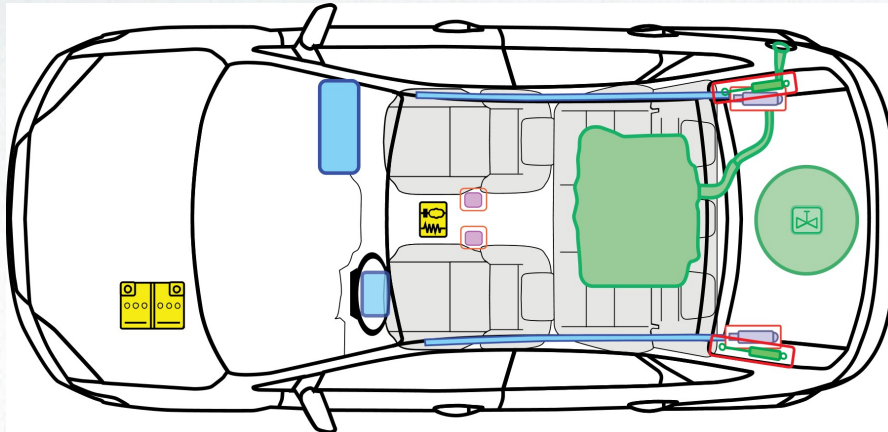

FORD Focus - LPG

5-Türer

07/2004 – 08/2007

LPG

E138977

Legende

F

Airbag