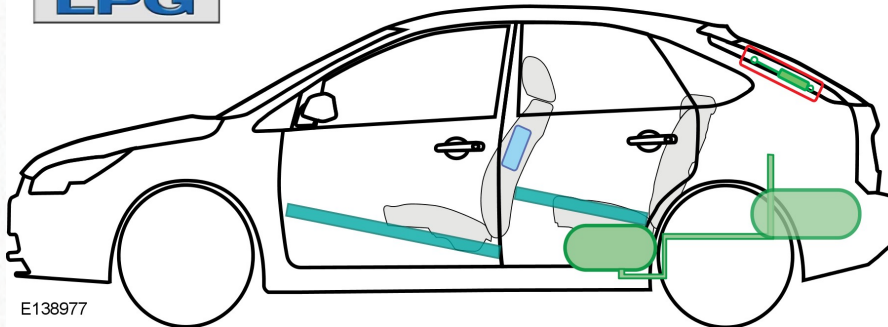

FORD Focus - LPG

5-Türer

07/2004 – 08/2007

LPG

E138977

Legende

F

Airbag