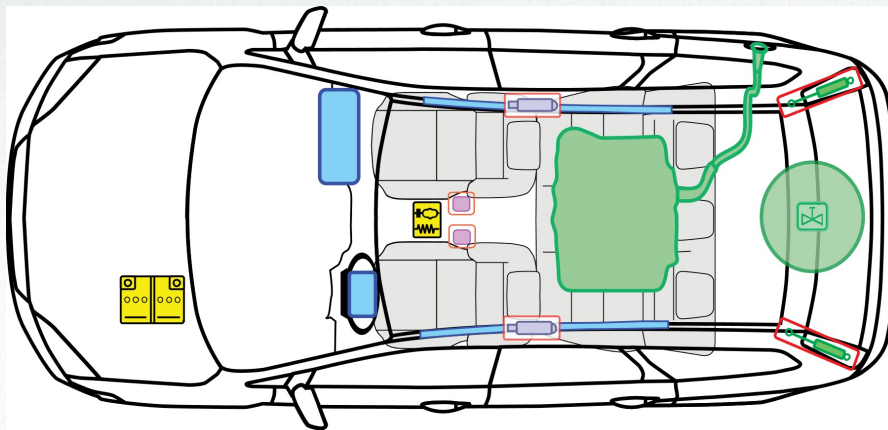

FORD Focus - LPG

5-Türer

08/2007 – 03/2011

LPG

E138510

Legende

F

Airbag