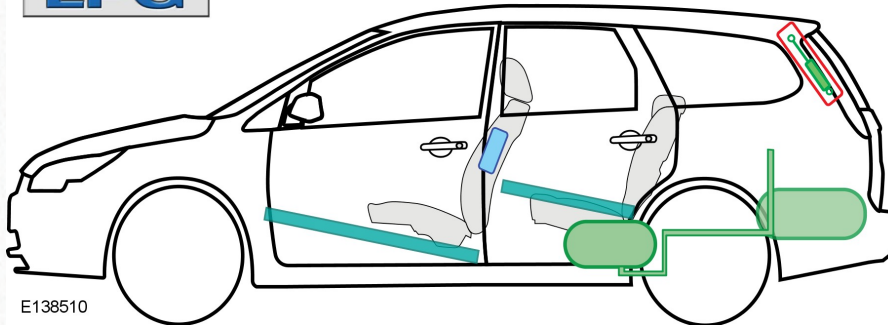

FORD Focus - LPG

5-Türer

08/2007 – 03/2011

LPG

E138510

Legende

F

Airbag