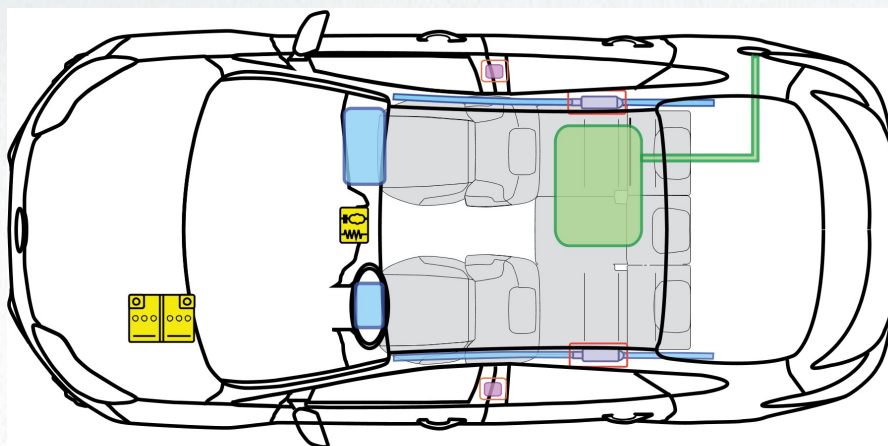

FORD Focus

4-Türer

09/2014 – 04/2018

E204721

E204722

Legende

F

Airbag