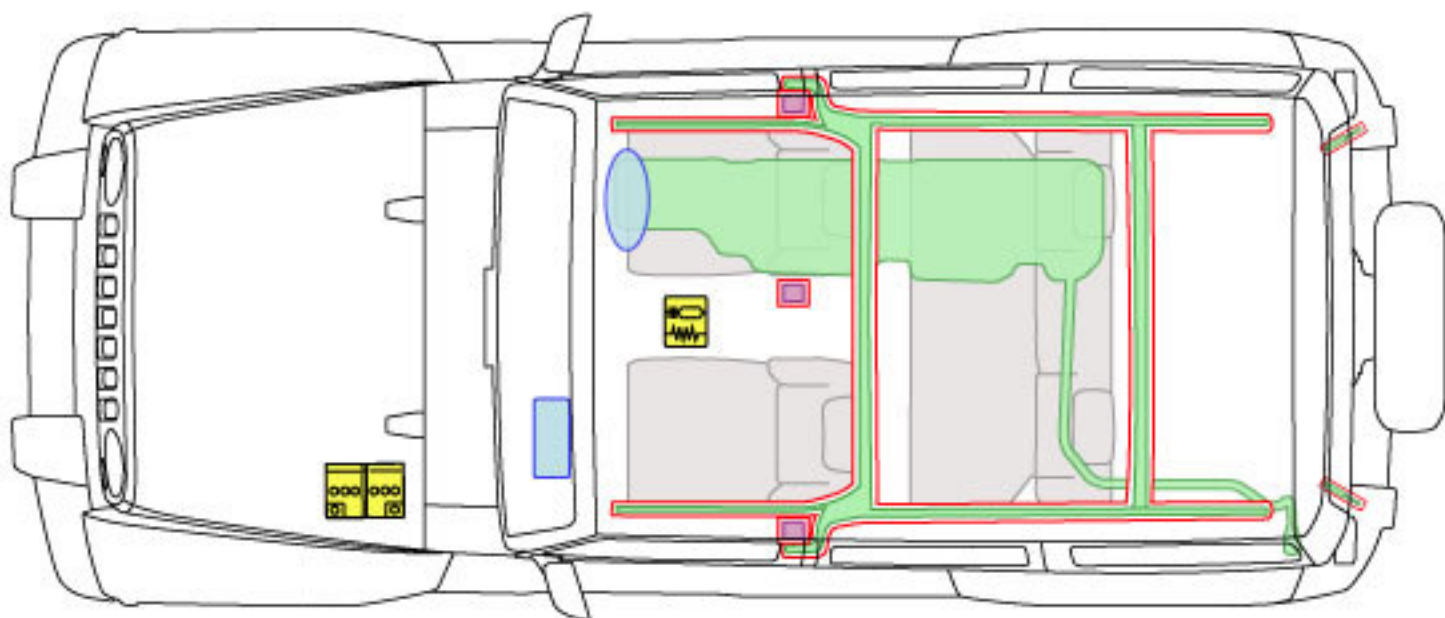

Jeep® Wrangler 4 Door (RHD)

Type JK, 2013 to

Legend

	Airbag		Reinforcement		Control unit		Gas tank
	Stored gas inflator		Automatic roll bar		Battery		Safety valve
	Seatbelt pretensioner		Cylinder		Fuel tank		

Jeep