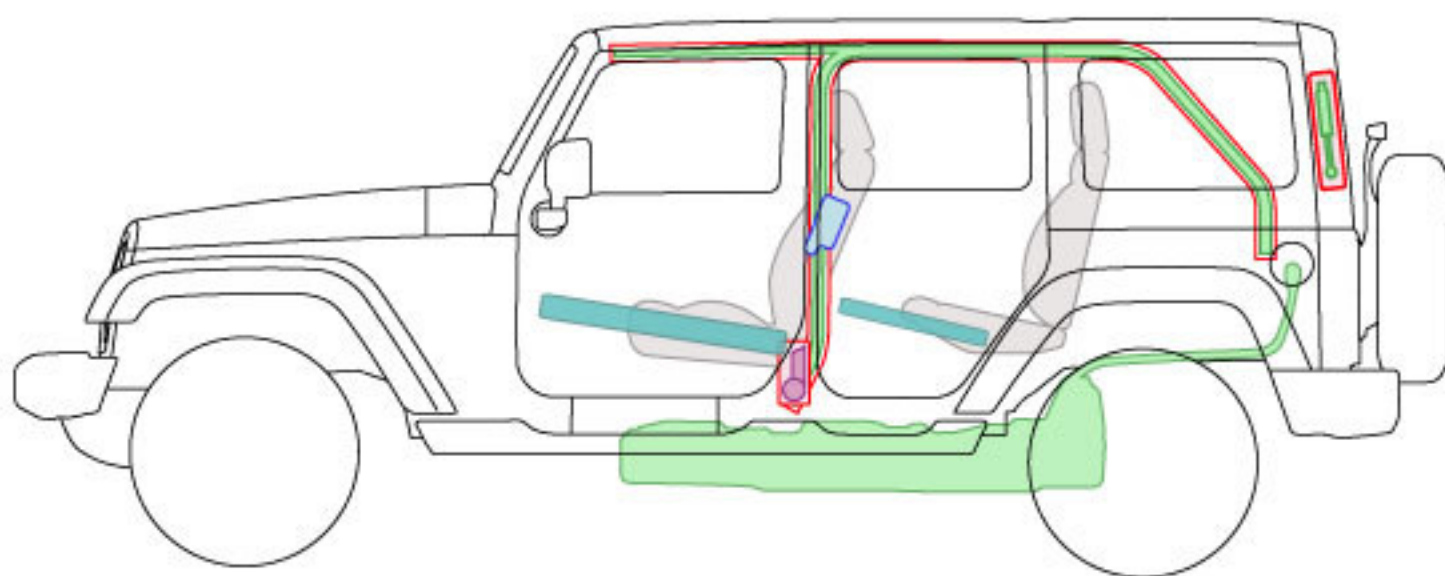

Jeep® Wrangler 4 Door (RHD)

Type JK, 2013 to

Legend

	Airbag		Reinforcement		Control unit		Gas tank
	Stored gas inflator		Automatic roll bar		Battery		Safety valve
	Seatbelt pretensioner		Cylinder		Fuel tank		

Jeep