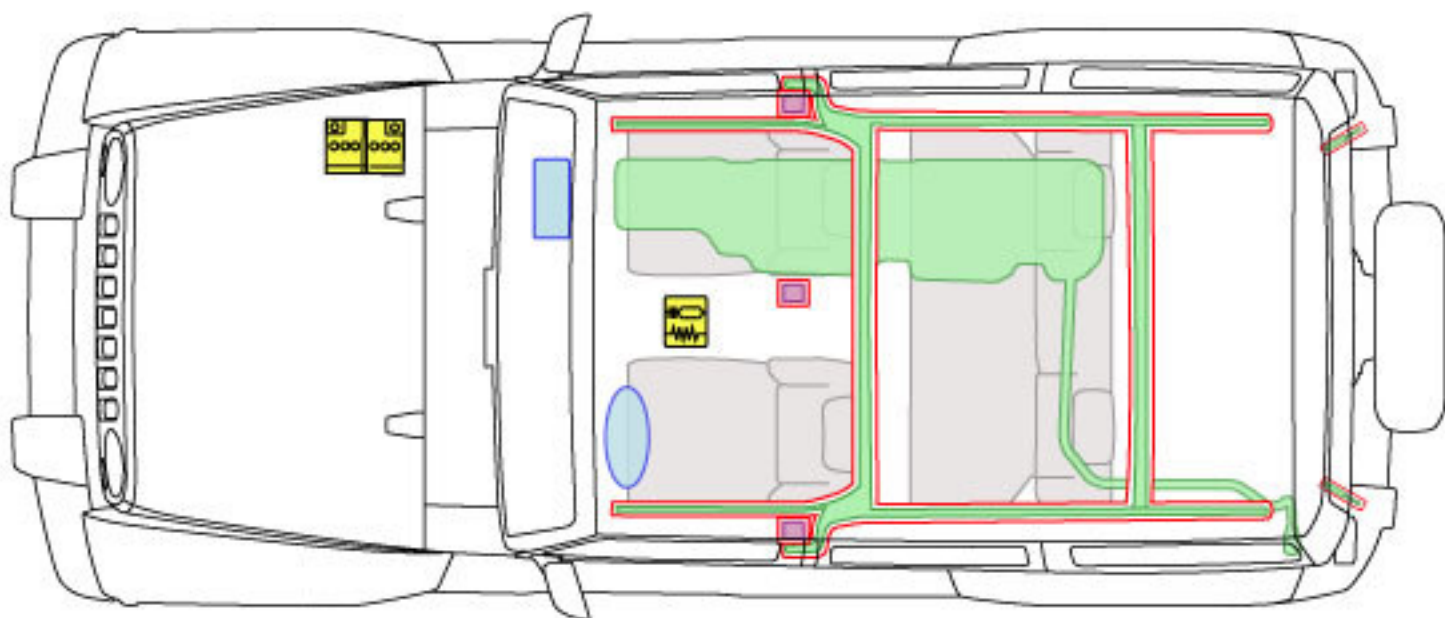

Jeep® Wrangler 4 Door

Type JK, 2013 to

Legend

	Airbag		Reinforcement		Control unit		Gas tank
	Stored gas inflator		Automatic roll bar		Battery		Safety valve
	Seatbelt pretensioner		Cylinder		Fuel tank		

Jeep