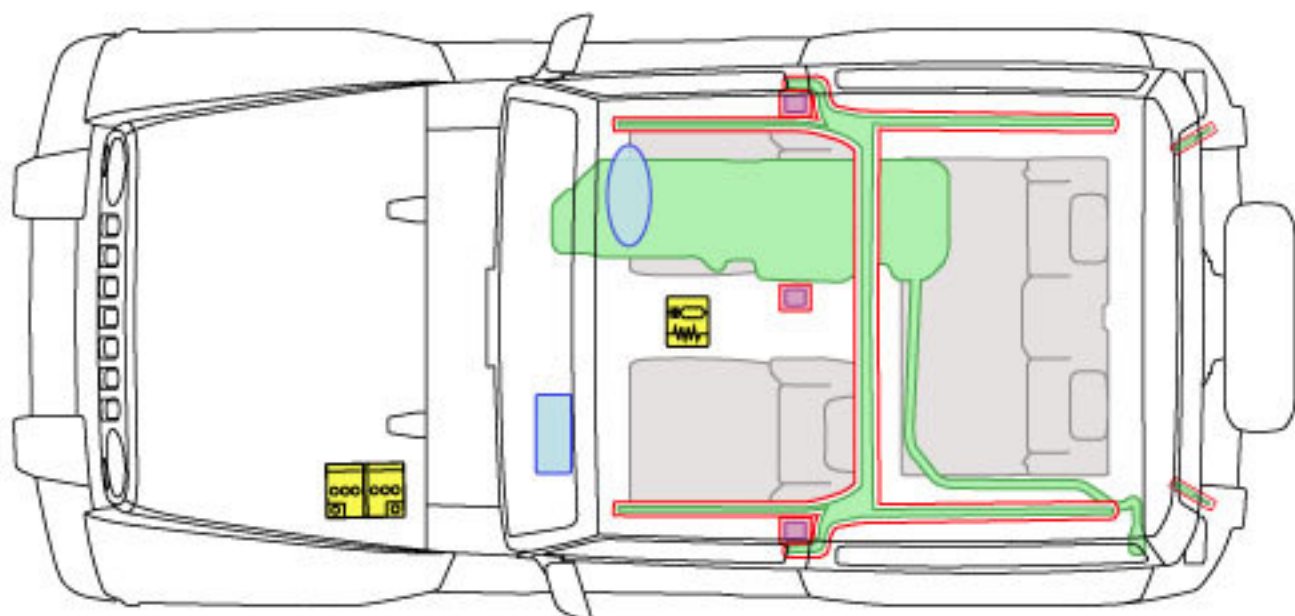

Jeep® Wrangler 2 Door (RHD)

Type JK, 2013 to

Legend

	Airbag		Reinforcement		Control unit		Gas tank
	Stored gas inflator		Automatic roll bar		Battery		Safety valve
	Seatbelt pretensioner		Cylinder		Fuel tank		

Jeep