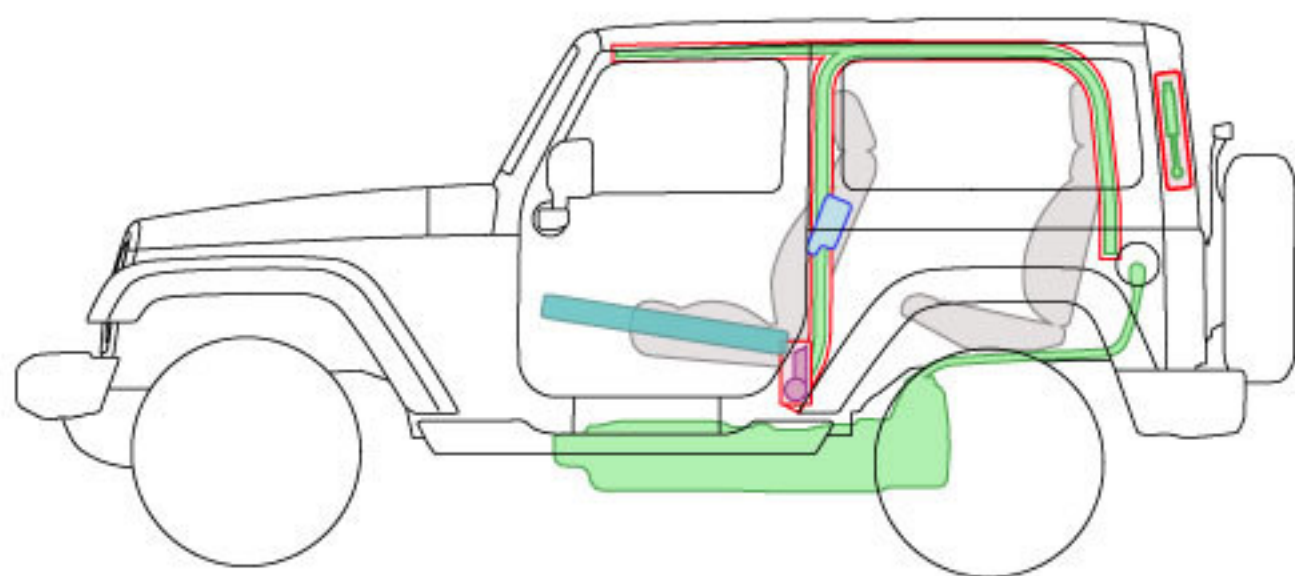

Jeep® Wrangler 2 Door (RHD)

Type JK, 2013 to

Legend

	Airbag		Reinforcement		Control unit		Gas tank
	Stored gas inflator		Automatic roll bar		Battery		Safety valve
	Seatbelt pretensioner		Cylinder		Fuel tank		

Jeep