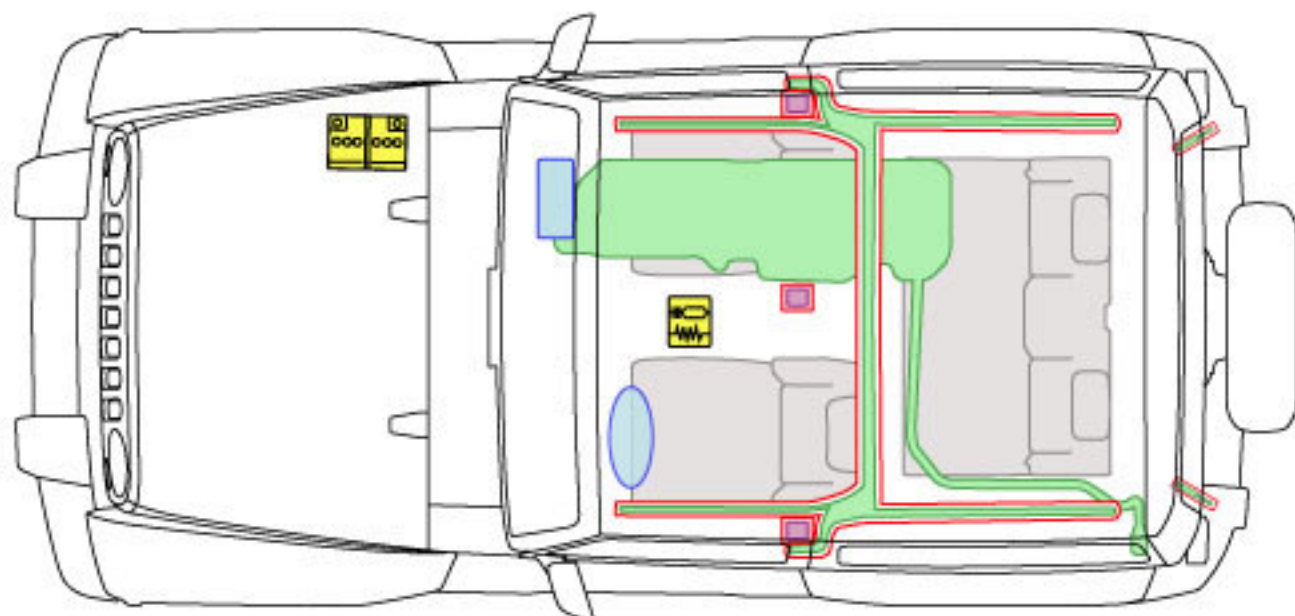

# Jeep® Wrangler 2 Door

Type JK, 2013 to

## Legend

	Airbag		Reinforcement		Control unit		Gas tank
	Stored gas inflator		Automatic roll bar		Battery		Safety valve
	Seatbelt pretensioner		Cylinder		Fuel tank		

Jeep