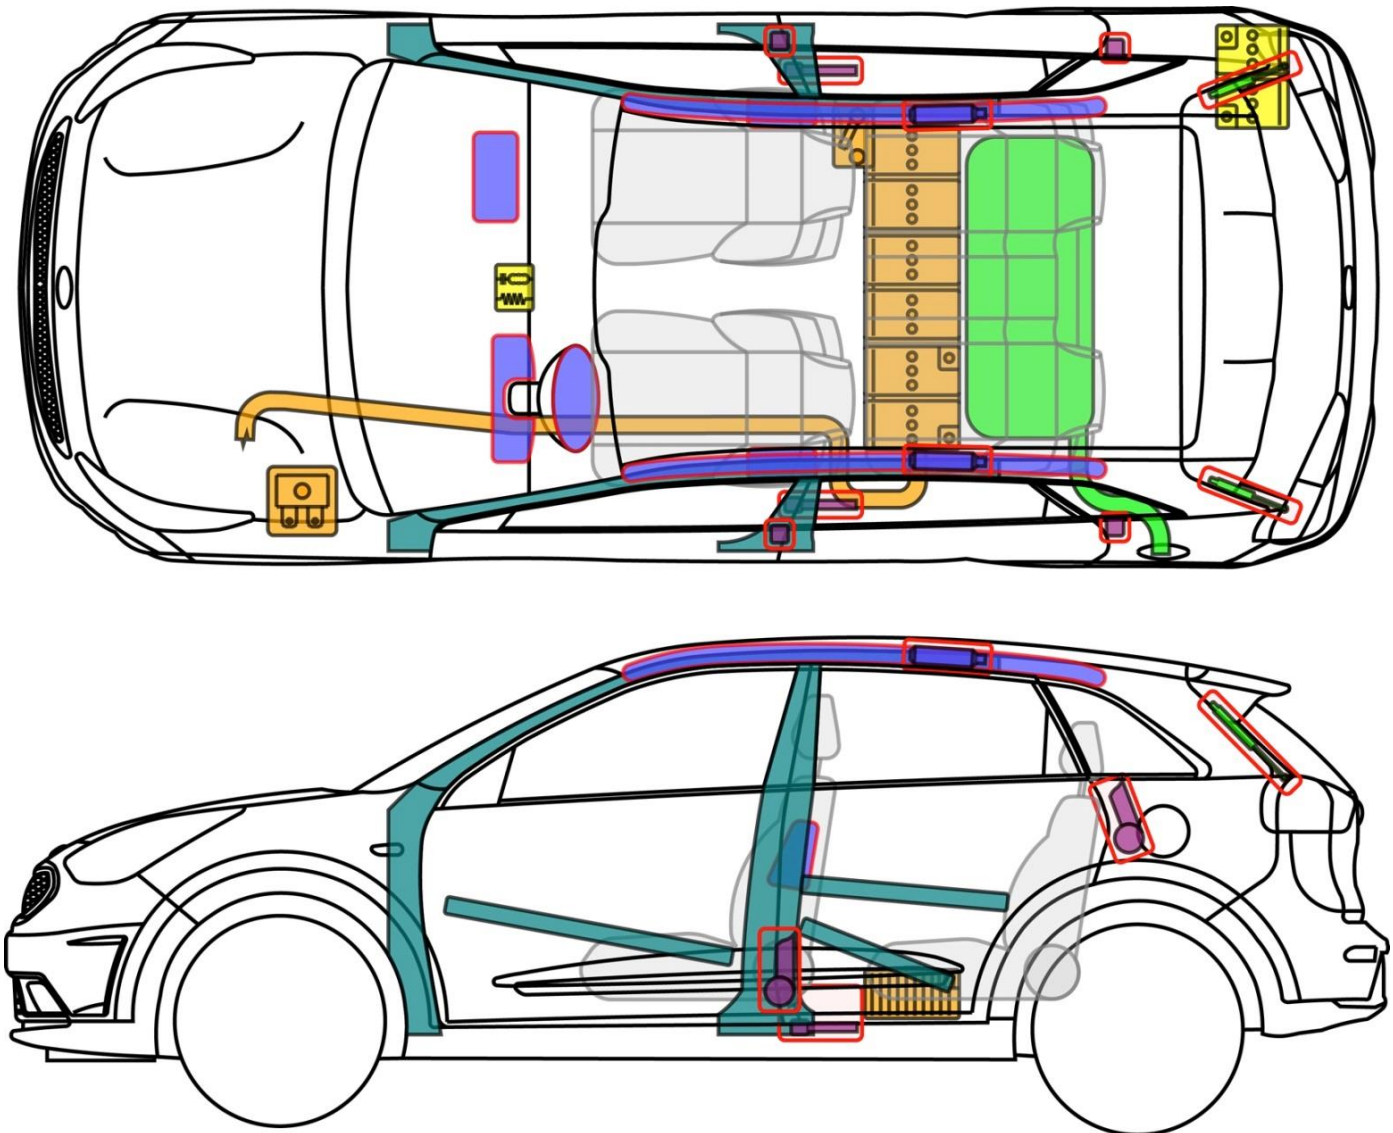

## Legend

	Airbag		Reinforcement		SRS control unit		High voltage battery
	Stored gas inflator		Automatic roll bar		12 V Battery		High voltage cable/component
	Seatbelt pretensioner		Cylinder		Fuel tank		High voltage emergency disconnect